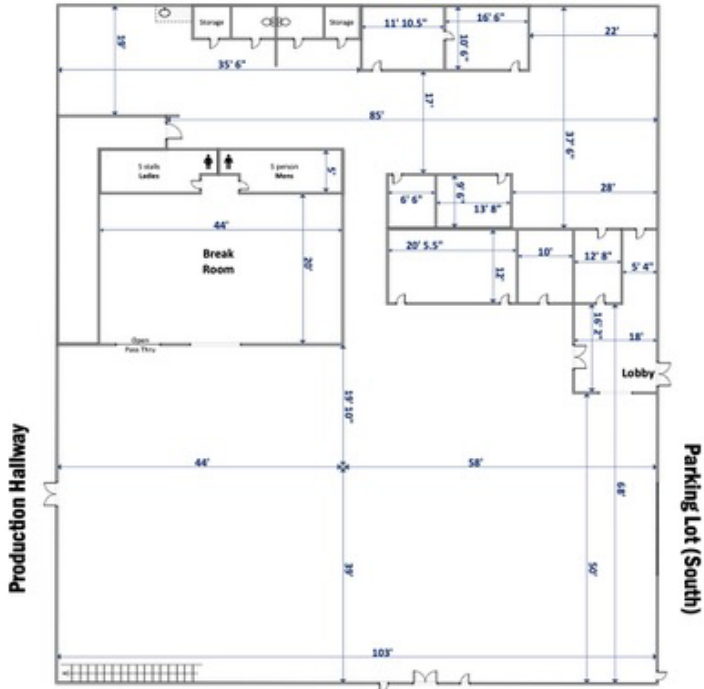

## Studio J / Flex Space

**Studio J / Flex Space**  
 Approx. 12,000 sqft overall usable space (including offices)  
 Approx. 5,950 sqft main open space  
 Approx. 18' max ceiling height