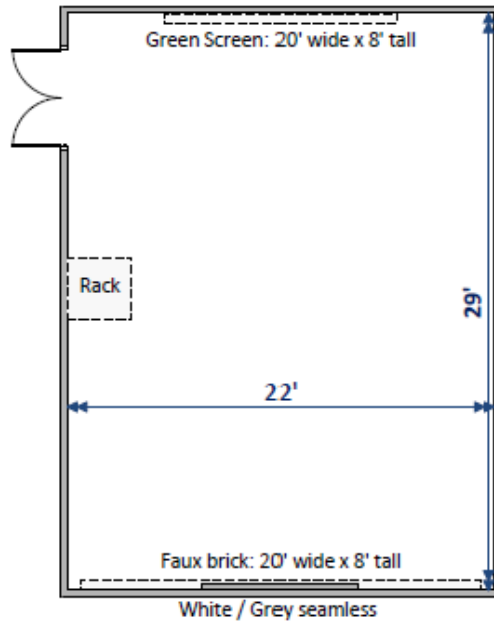

Studio E

Studio E
29' x 22'
Grid Height: 13' 10.5"